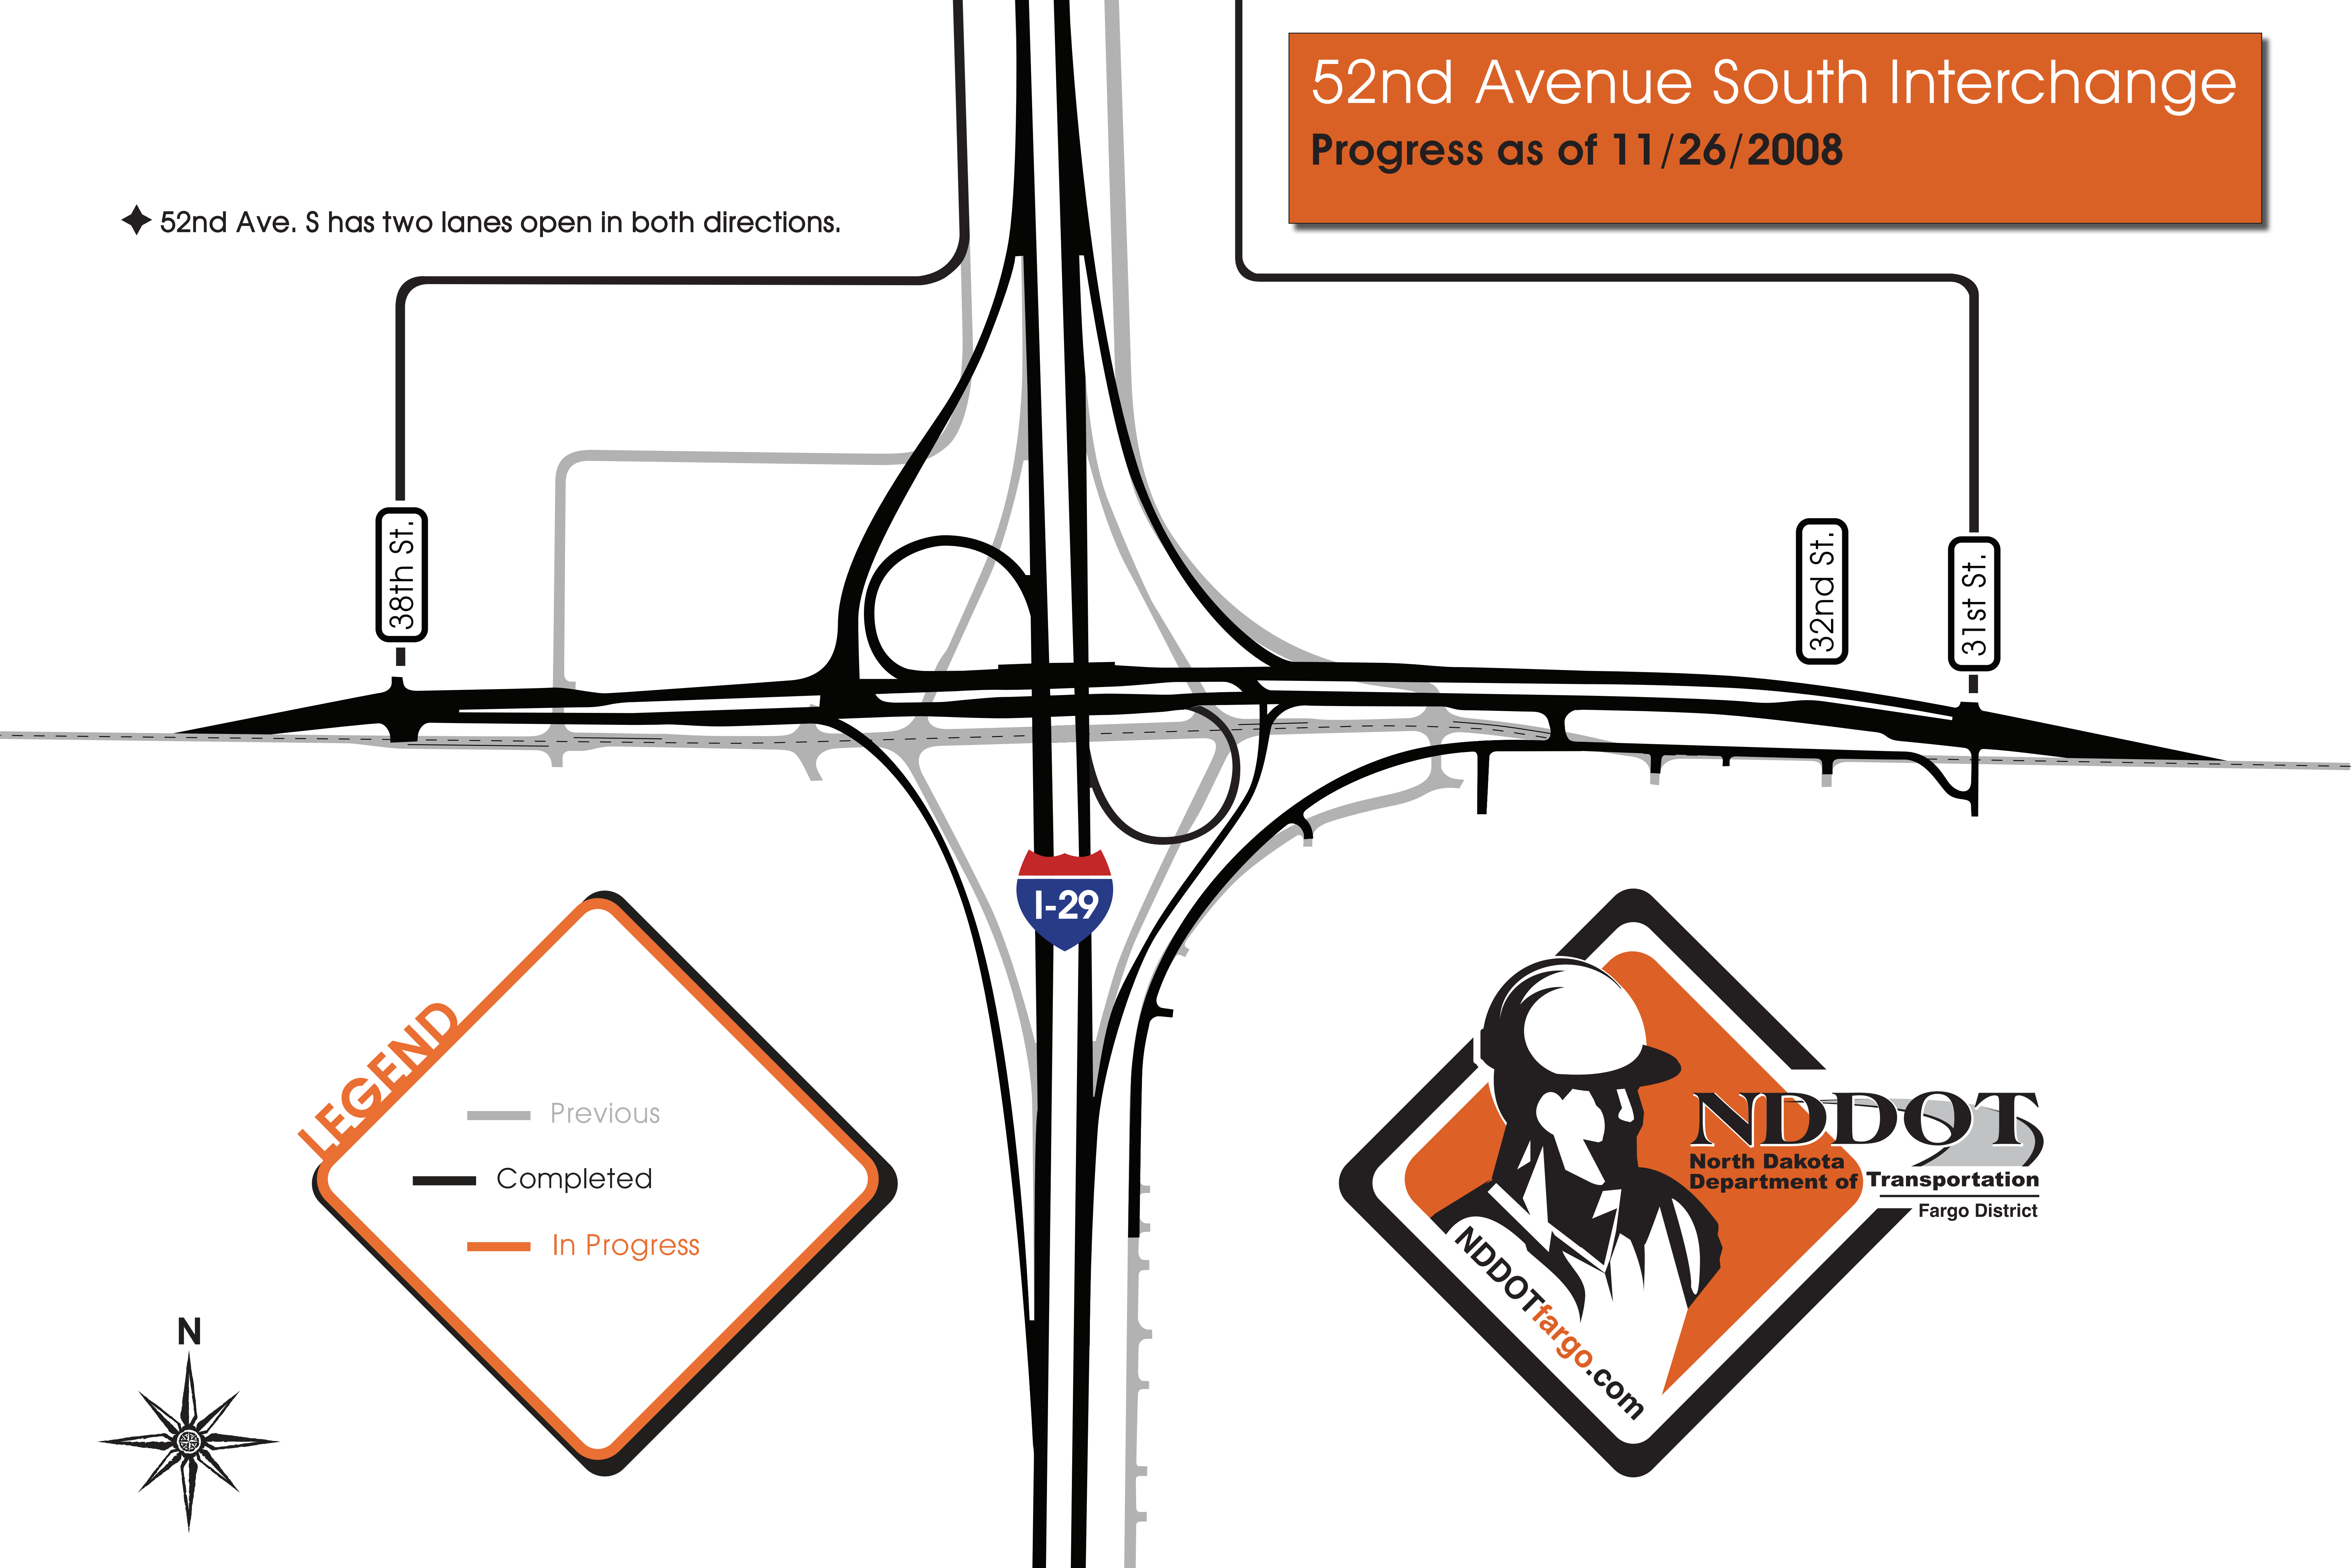

# 52nd Avenue South Interchange

Progress as of 11/26/2008

◆ 52nd Ave. S has two lanes open in both directions.

**LEGEND**

- Previous
- Completed
- In Progress

**NDDOT**  
North Dakota  
Department of Transportation  
Fargo District