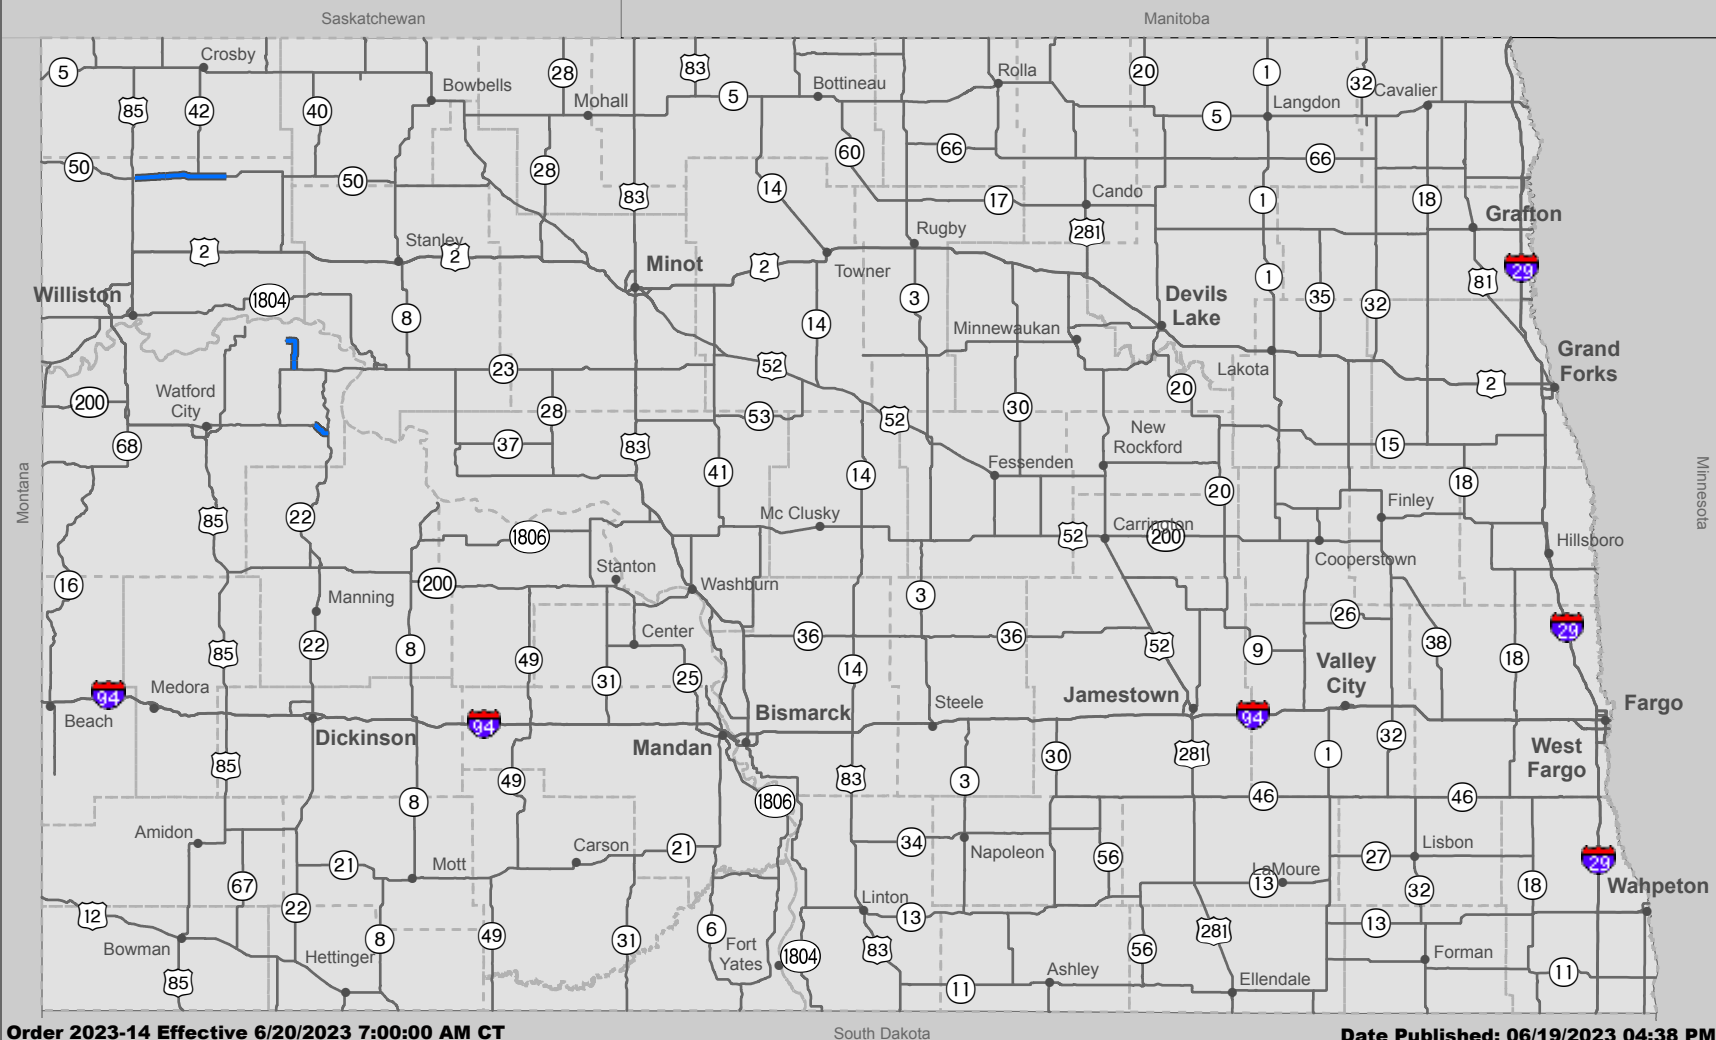

Current North Dakota Load Restrictions

Order 2023-14 Effective 6/20/2023 7:00:00 AM CT

Date Published: 06/19/2023 04:38 PM

Interstate System	by Legal Weight	8 - Ton	7 - Ton	6 - Ton	5 - Ton	Call Highway Patrol for vehicle size/weight and permits. Call 511 for enroute information			
						Phone #'s (701)			
Single Axle	20,000 lbs	16,000 lbs	14,000 lbs	12,000 lbs	10,000 lbs	HP Permit Office	328-2621	Minot	857-6925
Tandem Axle	34,000 lbs	32,000 lbs	28,000 lbs	24,000 lbs	20,000 lbs	NDDOT Office	328-2545	Dickinson	227-6500
3 Axle Group or more per Axle	17,000 lbs	14,000 lbs	12,000 lbs	10,000 lbs	10,000 lbs	Bismarck	328-6950	Grand Forks	787-6500
Max. Axle Group	48,000 lbs	42,000 lbs	36,000 lbs	30,000 lbs	30,000 lbs	Valley City	845-8800	Williston	774-2700
Gross Weight	105,500 lbs	105,500 lbs	105,500 lbs	80,000 lbs	80,000 lbs	Devils Lake	665-5100	Fargo	239-8900